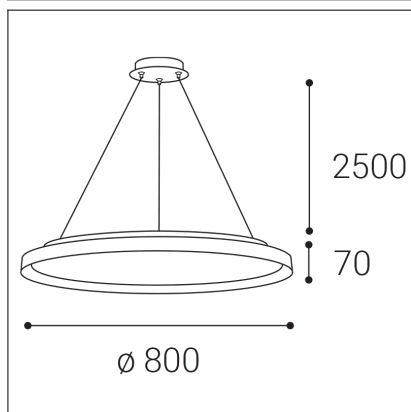

MOON 80 P/N-Z, B

Code:	3275053CSTW
Color:	BLACK / 9017
Material:	METAL/PMMA
Power:	88W (76+12)
Color temperature:	3000K - 4000K
Lumen output:	5320+840lm
Efficacy:	70lm/W
Color rendering index:	90+
SDCM:	< 3
Light beam angle:	160°
Light distribution:	up / down
Light Source:	LED
Dimmable:	CASAMBI TW
LED lifetime:	L80B20 50.000h
Driver:	1900 + 300 mA
Voltage / Frequency:	220-240V/50-60Hz
Dimensions luminaire:	d800x70 mm
Product weight kg:	9,7 kg
Packing carton:	1
Length suspension:	2500 mm
Package dimensions:	860x860x95 mm

EN

Elegant circular hanging lamp for installation in the interior. Light source - SMD LED. It is available in 3 different sizes, with direct-indirect radiation. The lamp is made of metal, the opal diffuser is made of PMMA. Available in white, black, black with gold trim and brushed gold. Use - general lighting intended for residential or commercial spaces (dining room, living room, children's room or bedroom, entrance areas, kitchen, reception, meeting rooms).

IT

Un set di tre esclusive lampade a sospensione circolari, progettate per l'installazione in interni dalla forma molto sottile ed elegante. Sorgente luminosa: LED SMD. La lampada è realizzata in alluminio, il diffusore opalino è in PMMA. Il set comprende 3 diverse dimensioni. Versione in bianco e nero. Utilizzo - illuminazione generale destinata a spazi residenziali o commerciali (sala da pranzo, soggiorno, camera da letto, ingressi, cucina, reception, sale riunioni).