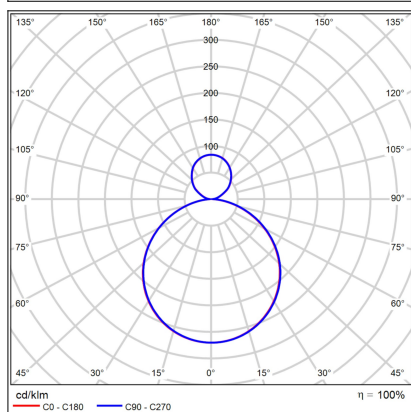

MOON 80 P/N-Z, B

Code:	3275053CSTW
Color:	BLACK / 9017
Material:	METAL/PMMA
Power:	88W (76+12)
Color temperature:	3000K - 4000K
Lumen output:	5320+840lm
Efficacy:	70lm/W
Color rendering index:	90+
SDCM:	< 3
Light beam angle:	160°
Light distribution:	up / down
Light Source:	LED
Dimmable:	CASAMBI TW
LED lifetime:	L80B20 50.000h
Driver:	1900 + 300 mA
Voltage / Frequency:	220-240V/50-60Hz
Dimensions luminaire:	d800x70 mm
Product weight kg:	9,7 kg
Packing carton:	1
Length suspension:	2500 mm
Package dimensions:	860x860x95 mm