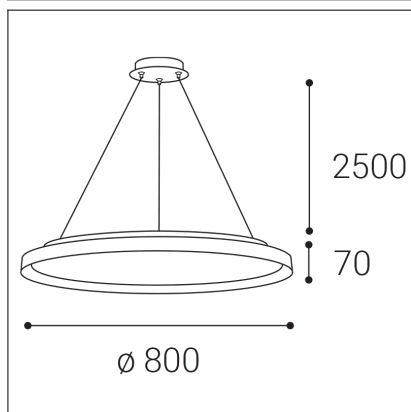

MOON 80 P/N-Z, B

Code: 3275053DT
Color: BLACK / 9017
Material: METAL/PMMA
Power: 88W (76+12)
Color temperature: 3000K/4000K
Lumen output: 5320+840lm
Efficacy: 70lm/W
Color rendering index: 90+
SDCM: < 3
Light beam angle: 160°
Light distribution: up / down
Light Source: LED
Dimmable: TRIAC
LED lifetime: L80B20 50.000h
Driver: 2x 950 + 300 mA
Voltage / Frequency: 220-240V/50-60Hz
Dimensions luminaire: d800x70 mm
Product weight kg: 9,7 kg
Packing carton: 1
Length suspension: 2500 mm
Package dimensions: 860x860x95 mm

EN

Elegant circular hanging lamp for installation in the interior. Light source - SMD LED. It is available in 3 different sizes, with direct-indirect radiation. The lamp is made of metal, the opal diffuser is made of PMMA. Available in white, black, black with gold trim and brushed gold. Use - general lighting intended for residential or commercial spaces (dining room, living room, children's room or bedroom, entrance areas, kitchen, reception, meeting rooms).

IT

Un set di tre esclusive lampade a sospensione circolari, progettate per l'installazione in interni dalla forma molto sottile ed elegante. Sorgente luminosa: LED SMD. La lampada è realizzata in alluminio, il diffusore opalino è in PMMA. Il set comprende 3 diverse dimensioni. Versione in bianco e nero. Utilizzo - illuminazione generale destinata a spazi residenziali o commerciali (sala da pranzo, soggiorno, camera da letto, ingressi, cucina, reception, sale riunioni).