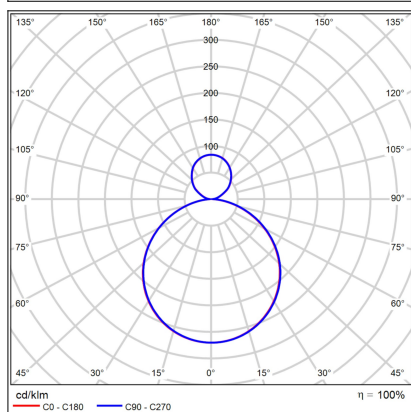

MOON 80 P/N-Z, B

Code: 3275053DT
Color: BLACK / 9017
Material: METAL/PMMA
Power: 88W (76+12)
Color temperature: 3000K/4000K
Lumen output: 5320+840lm
Efficacy: 70lm/W
Color rendering index: 90+
SDCM: < 3
Light beam angle: 160°
Light distribution: up / down
Light Source: LED
Dimmable: TRIAC
LED lifetime: L80B20 50.000h
Driver: 2x 950 + 300 mA
Voltage / Frequency: 220-240V/50-60Hz
Dimensions luminaire: d800x70 mm
Product weight kg: 9,7 kg
Packing carton: 1
Length suspension: 2500 mm
Package dimensions: 860x860x95 mm