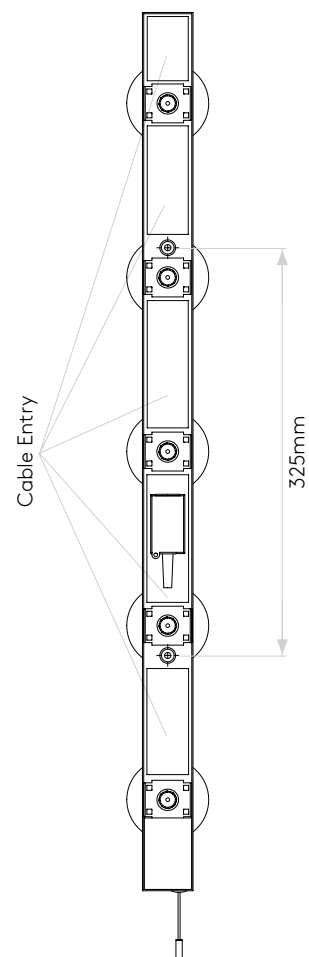

Please note that some dimensions may vary slightly due to manufacturing tolerances, this includes cable entry and fixing holes

Veillez noter que certaines dimensions peuvent varier légèrement en raison des tolérances de fabrication, y compris l'entrée de câble et les trous de fixation.

Bitte beachten Sie, dass die Maße Fertigungstoleranzen unterliegen und daher in geringem Umfang von der angegebenen Größe abweichen können. Dies gilt auch für Kabeleingänge und Befestigungslöcher.

Si prega notare che possono esserci piccole variazioni in alcune dimensioni dovute alle tolleranze di produzione, queste includono l'ingresso del cavo e i fori di fissaggio.