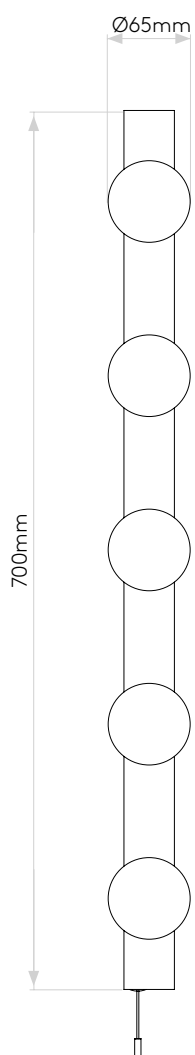

Please note that some dimensions may vary slightly due to manufacturing tolerances, this includes cable entry and fixing holes

Veillez noter que certaines dimensions peuvent varier légèrement en raison des tolérances de fabrication, y compris l'entrée de câble et les trous de fixation.

Bitte beachten Sie, dass die Maße Fertigungstoleranzen unterliegen und daher in geringem Umfang von der angegebenen Größe abweichen können. Dies gilt auch für Kabeleingänge und Befestigungslöcher.

Si prega notare che possono esserci piccole variazioni in alcune dimensioni dovute alle tolleranze di produzione, queste includono l'ingresso del cavo e i fori di fissaggio.