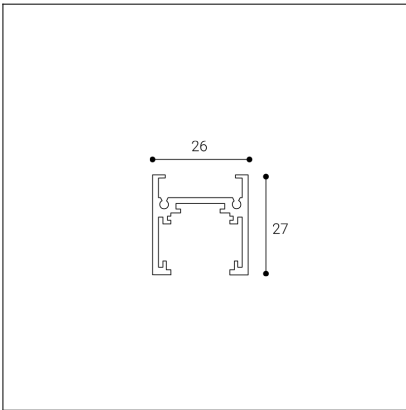

MAG II LOW TRACK 2M, B

Code: 6529903
Color: BLACK / 9005
Material: ALUMINIUM
Dimmable: DALI
Voltage / Frequency: 48V DC
Dimensions luminaire: 2000x26x27 mm
Product weight kg: 0,7 kg
Packing carton: 12
Package dimensions: 2003x28x28 mm