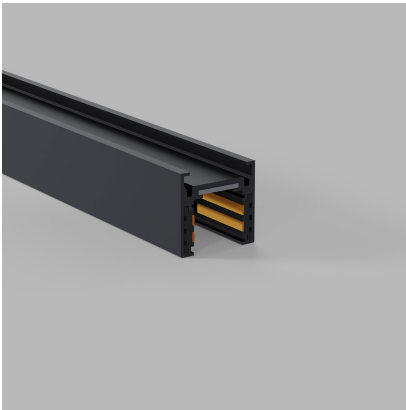

MAG II LOW TRACK 2M, B

Code: 6529903
Color: BLACK / 9005
Material: ALUMINIUM
Dimmable: DALI
Voltage / Frequency: 48V DC
Dimensions luminaire: 2000x26x27 mm
Product weight kg: 0,7 kg
Packing carton: 12
Package dimensions: 2003x28x28 mm