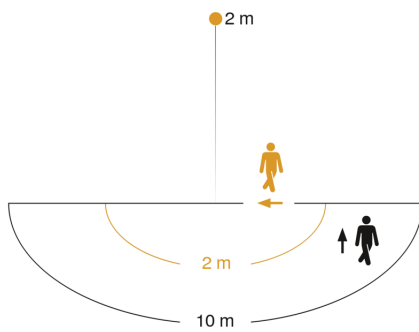

Sensor-switched LED floodlight

XLED CAM 1

EAN 4007841 065294

Detection Zone