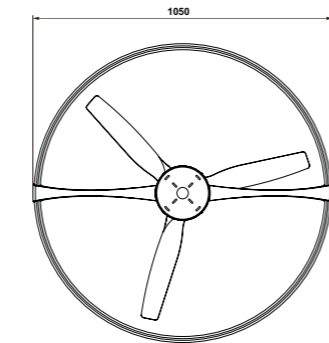

Ref	K	CRI	W	Lumens	Acabado Finish	Motor
7531	2700-5000K	≥ 80	75W	7200lm	Negro Black	35W

WINTER SUMMER

works with Google Assistant works with amazon alexa VOICE CONTROL SYSTEM

R00134