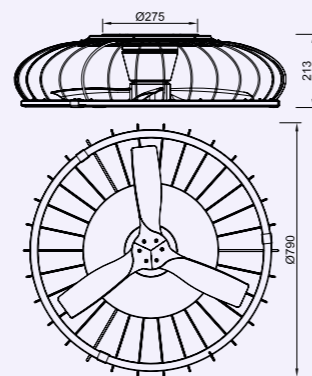

Ref	K	CRI	W	Lumens	Acabado-Finish	Motor
7807	2700-5000K	≥ 80	75W	5000lm	Blanco-White	30W

R00134