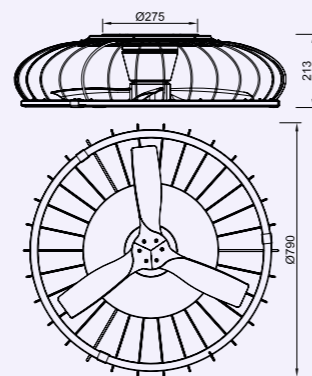

Ref	K	CRI	W	Lumens	Acabado-Finish	Motor
7809	2700-5000K	≥ 80	75W	5000lm	Blanco-Haya White-Beech	30W

R00134