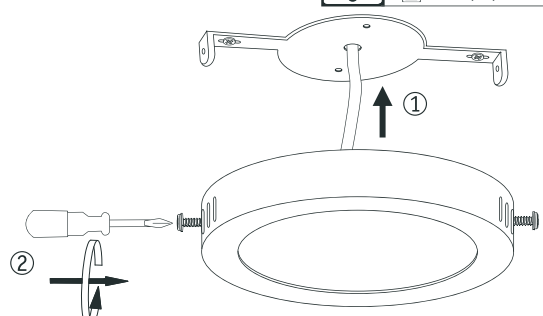

F

Safety Instructions

Nr. 4, 5, 6

2.