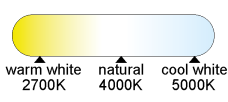

Collection: VENTILACION
Family: ALISIO

Reference: 6705
Date: 27/02/2019

MAIN DATA		SIZES	
Category:	Decorative Indoor	Height (h):	16.6 cm
Tipology:	15	Diameter (ø):	62.7 cm
Description:	Ceiling Lamp LED 70W Fan 35W	Width (l):	
Finish:	White	Depth (w):	
Material:	Acrylic / White		
EAN:	8435153267055		