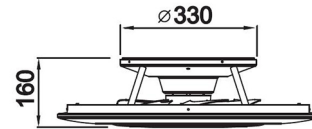

Collection: VENTILACION
Family: ALISIO

Reference: 6705
Date: 27/02/2019

MAIN DATA		SIZES	
Category:	Decorative Indoor	Height (h):	16.6 cm
Tipology:	15	Diameter (ø):	62.7 cm
Description:	Ceiling Lamp LED 70W Fan 35W	Width (l):	
Finish:	White	Depth (w):	
Material:	Acrylic / White		
EAN:	8435153267055		

LOGISTIC

Total box per item:	1	INDIV.
	Box 1	Gross weight: 6,70 kg
CBM Ind. Box:	0,094 m ³	Nett weight: 4,70 kg
Box height (h):	21.5 cm	
Box width (l):	66 cm	
Box depth (w):	66 cm	

INSTALLATION

Class protection:	I	Guarantee:	5 years	Charger:	
Input:	220-240V~ 50/60Hz	ERP:	A -> A++	Bluetooth:	NO
Beam angle:		IP Protection:	IP20	Speaker:	
Cut hole:		CRI:	>= 80		