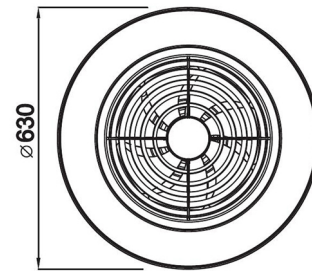

Collection: VENTILACION
Family: ALISIO

Reference: 6705
Date: 27/02/2019

MAIN DATA		SIZES	
Category:	Decorative Indoor	Height (h):	16.6 cm
Tipology:	15	Diameter (ø):	62.7 cm
Description:	Ceiling Lamp LED 70W Fan 35W	Width (l):	
Finish:	White	Depth (w):	
Material:	Acrylic / White		
EAN:	8435153267055		

LOGISTIC

Total box per item:	1	INDIV.
	Box 1	Gross weight: 6,70 kg
CBM Ind. Box:	0,094 m ³	Nett weight: 4,70 kg
Box height (h):	21.5 cm	
Box width (l):	66 cm	
Box depth (w):	66 cm	

INSTALLATION

Class protection:	I	Guarantee:	5 years	Charger:	
Input:	220-240V~ 50/60Hz	ERP:	A -> A++	Bluetooth:	NO
Beam angle:		IP Protection:	IP20	Speaker:	
Cut hole:		CRI:	>= 80		