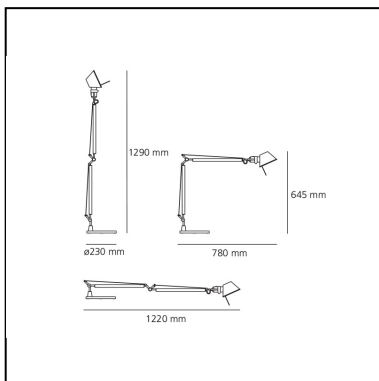

Tolomeo Table - Black - Body Lamp

Michele De Lucchi
Giancarlo Fassina

IP20   

LUMINAIRE

- Watt: **10,5W**
- Voltage: **220V-240V**
- Delivered lumens output: **615lm**
- Efficiency: **58%**
- Efficacy: **61.49lm/W**
- CRI: **80**

Notes

Interchangeable support: table base, clamp, desk fixed support and twin support that allows two independent lamp units to be fitted. Possibility to mount LED source on E27 Socket. Complete lamp consists of body lamp + accessories

DESCRIPTION

Base and cantilevered arms in polished aluminium; diffuser in matt anodised black aluminium; joints and supports in polished aluminium. System of spring balancing. The code refers to the luminaire's body only

DIMENSIONS

- Length: **cm 78**
- Height: **cm 64.5**
- Base Diameter: **cm 23**
- Max Extension Height: **cm 129**
- Max Extension Length: **cm 122**
- Impact Resistance: **N/D**
- Glow Wire Test: **N/D°**