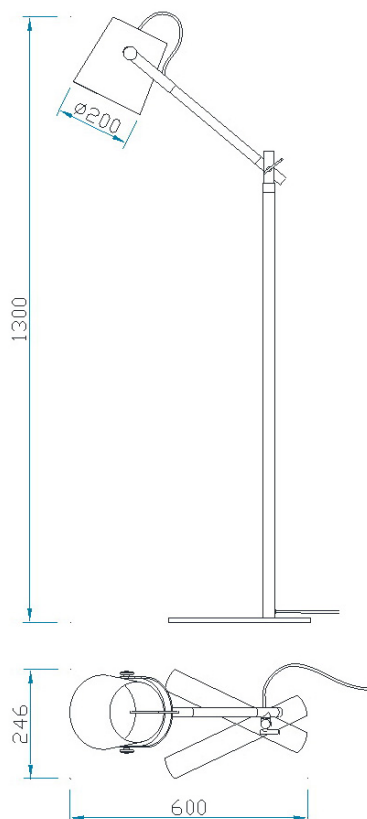

Family: NORDICA

Reference: 4920

Date: 15/10/2025

TU0593

MAIN DATA		SIZES		SHADE/GLASS	
Category:	Decorative Indoor	Height (h):	130 cm	Shade code:	TU0593
Tipology:	11	Diameter (ø):		Material/Finish:	Fabric / White
Description:	Floor Lamp	Width (l):	60 cm		
Finish:		Depth (w):	24,6 cm		
Material:	Fabric / White				
EAN:	8435153249204				
Color/Length wire:	White/Black/1.5m				

APPLICATIONS					
Dimmable:	NO	Switcher type:	ON/OFF PIE	Initial colour temperature:	
Dimmer included:	Not found	Adjustable high:	NO	Dimmer compatibility:	

LAMP HOLDER	
Bulb:	1 * max. 20 W E27

LAMP HOLDER

Bulb included: NO

LOGISTIC

Total box per item:	2			INDIV.
	Box 1	Box 2	Gross weight:	5,00 kg
CBM Ind. Box:	0,000 m³		Nett weight:	4,00 kg
Box height (h):	11,5 cm	21,5 cm		
Box width (l):	108 cm	21,5 cm		
Box depth (w):	31 cm	21,5 cm		