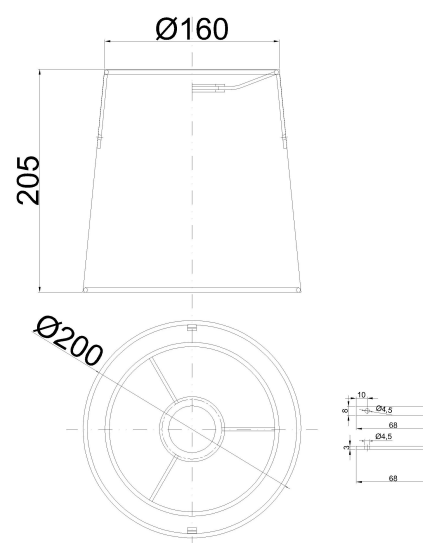

Family: NORDICA

Reference: 4920

Date: 15/10/2025

TU0593

MAIN DATA		SIZES		SHADE/GLASS	
Category:	Decorative Indoor	Height (h):	130 cm	Shade code:	TU0593
Tipology:	11	Diameter (ø):		Material/Finish:	Fabric / White
Description:	Floor Lamp	Width (l):	60 cm		
Finish:		Depth (w):	24,6 cm		
Material:	Fabric / White				
EAN:	8435153249204				
Color/Length wire:	White/Black/1.5m				

Bulb included: NO

LOGISTIC

Total box per item:	2			INDIV.
	Box 1	Box 2	Gross weight:	5,00 kg
CBM Ind. Box:	0,000 m³		Nett weight:	4,00 kg
Box height (h):	11,5 cm	21,5 cm		
Box width (l):	108 cm	21,5 cm		
Box depth (w):	31 cm	21,5 cm		