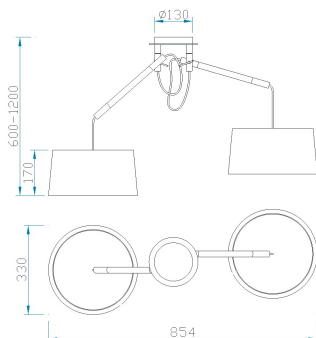

Family: NORDICA

Reference: 4930

Date: 15/10/2025

TU0596

MAIN DATA		SIZES		SHADE/GLASS	
Category:	Decorative Indoor	Height (h):	44-120 cm	Shade code:	TU0596
Typology:	8	Diameter (ø):		Material/Finish:	Fabric / White
Description:	Pendant Lamp	Width (l):	85,4 cm		
Finish:		Depth (w):	33 cm		
Material:	Fabric / White				
EAN:	8435153249303				
Color/Length wire:	White/Black/1m				

APPLICATIONS					
Dimmable:	NO	Switcher type:		Initial colour temperature:	
Dimmer included:	Not found	Adjustable high:	YES	Dimmer compatibility:	

LAMP HOLDER	
Bulb:	2 * max. 20 W E27
Bulb included:	NO

LOGISTIC

Total box per item:	2			INDIV.
	Box 1	Box 2	Gross weight:	3,00 kg
CBM Ind. Box:	0,000 m ³		Nett weight:	2,00 kg
Box height (h):	19 cm	25 cm		
Box width (l):	46 cm	34,5 cm		
Box depth (w):	19 cm	34,5 cm		

INSTALLATION

Class protection:	I	Guarantee:	3 years	Charger:	
Input:	100-240V~50/60Hz	ERP:		Bluetooth:	NO
Beam angle:		IP Protection:	IP20	Speaker:	
Cut hole:		CRI:	>=		

VARIOUS

CE Certification:	MANTR210202.00	Recycling Tax:	05043B
HS Code:	94051190/90	Designer:	Santolaria & Lluscà
Notes:			