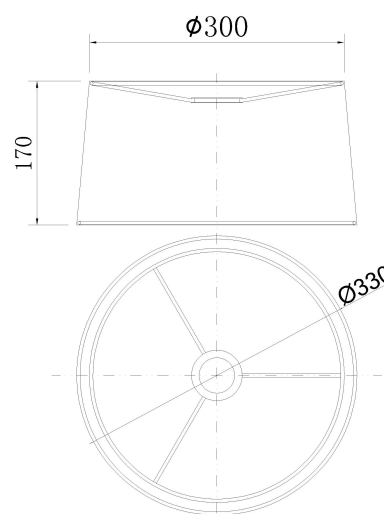

Family: NORDICA

Reference: 4930

Date: 15/10/2025

TU0596

MAIN DATA		SIZES		SHADE/GLASS	
Category:	Decorative Indoor	Height (h):	44-120 cm	Shade code:	TU0596
Typology:	8	Diameter (ø):		Material/Finish:	Fabric / White
Description:	Pendant Lamp	Width (l):	85,4 cm		
Finish:		Depth (w):	33 cm		
Material:	Fabric / White				
EAN:	8435153249303				
Color/Length wire:	White/Black/1m				

LOGISTIC

Total box per item:	2			INDIV.
	Box 1	Box 2	Gross weight:	3,00 kg
CBM Ind. Box:	0,000 m ³		Nett weight:	2,00 kg
Box height (h):	19 cm	25 cm		
Box width (l):	46 cm	34,5 cm		
Box depth (w):	19 cm	34,5 cm		