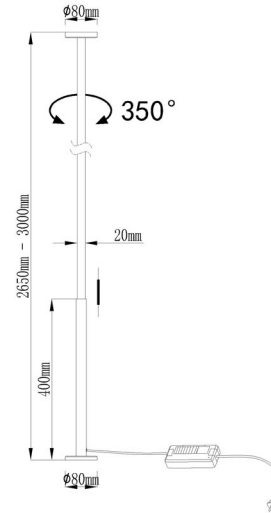

Collection: VERTICAL
Family: VERTICAL

Reference: 7353
Date: 19/10/2020

MAIN DATA		SIZES	
Category:	Decorative Indoor	Height (h):	265-300 cm
Typology:	11	Diameter (ø):	8 cm
Description:	Floor Lamp LED Dimmable	Width (l):	
Finish:	White	Depth (w):	
Material:	Aluminum + iron		
EAN:	8435153273537		
Color/Length wire:	Black/1.8m		

APPLICATIONS			
Dimmable:	YES	Switcher type:	Initial colour temperature:
Dimmer included:	images/shared/logos/dimer_onoff.png	Adjustable high:	YES
			Dimmer compatibility:

LED		DRIVER	
Lumens:	2400 lm	Driver ref.:	
CCT:	3000K	Driver brand:	VIG
LED watt:	40	Driver model:	K46-30T600
LED Life (hours):	30.000	Driver output:	600mA/DC30-50V
Replaceable:	NO	Driver certificate:	TUV/CE/EMC/ERP
LED Brand/Type:	SMD2835-0.2W		
On/Off:	30.000		

LOGISTIC

Total box per item:	1	INDIV.
Box 1		Gross weight: 3,10 kg
CBM Ind. Box:	0,040 m ³	Nett weight: 2,00 kg
Box height (h):	12 cm	
Box width (l):	280 cm	
Box depth (w):	12 cm	

INSTALLATION

Class protection:	II	Guarantee:	5 years	Charger:	
Input:	AC220-240V 50/60Hz	ERP:	A -> A++	Bluetooth:	NO
Beam angle:		IP Protection:	IP20	Speaker:	
Cut hole:		CRI:	>= 80		