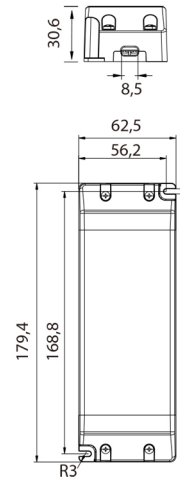

Family: TIRAS LED STRIPS

Reference: 7374

Date: 15/10/2025

MAIN DATA		SIZES	
Category:	TEK	Height (h):	3,06 cm
Tipology:	13	Diameter (ø):	
Description:	DRIVER CONST.VOLT.IP20 24VDC 150W	Width (l):	17,94 cm
Finish:		Depth (w):	6,25 cm
Material:			
EAN:	8435153273742		

APPLICATIONS			
Dimmable:	NO	Switcher type:	Initial colour temperature:
Dimmer included:	Not found	Adjustable high:	NO
			Dimmer compatibility:

LED	DRIVER

LOGISTIC

Total box per item:	1	Master carton qty:	20 units	INDIV.	MASTER	
	Box 1	Master carton CBM:	0,000 m ³	Gross weight:	0,00 kg	9,00 kg
CBM Ind. Box:	0,000 m ³	Master carton:	19 * 29 * 19 cm	Nett weight:	0,00 kg	7,00 kg
Box height (h):	3,7 cm	Inner box qty:				
Box width (l):	19 cm					
Box depth (w):	7,2 cm					