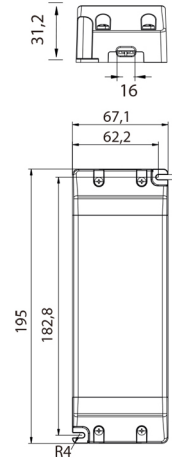

Family: TIRAS LED STRIPS

Reference: 7375

Date: 15/10/2025

MAIN DATA		SIZES	
Category:	TEK	Height (h):	3,12 cm
Tipology:	13	Diameter (ø):	
Description:	DRIVER CONST.VOLT.IP20 24VDC 250W	Width (l):	19,5 cm
Finish:		Depth (w):	6,71 cm
Material:			
EAN:	8435153273759		

APPLICATIONS			
Dimmable:	NO	Switcher type:	Initial colour temperature:
Dimmer included:	Not found	Adjustable high:	NO
			Dimmer compatibility:

LED	DRIVER

LOGISTIC

Total box per item:	1	Master carton qty:	15 units	INDIV.	MASTER	
	Box 1	Master carton CBM:	0,000 m ³	Gross weight:	0,00 kg	7,00 kg
CBM Ind. Box:	0,000 m ³	Master carton:	20,5 * 20,5 * 23 cm	Nett weight:	0,00 kg	6,00 kg
Box height (h):	4 cm	Inner box qty:				
Box width (l):	20,5 cm					
Box depth (w):	7,5 cm					