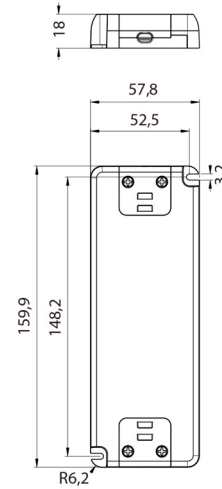

Family: TIRAS LED STRIPS

Reference: 7377

Date: 28/05/2025

MAIN DATA		SIZES	
Category:	TEK	Height (h):	1,8 cm
Typology:	13	Diameter (ø):	
Description:	DRIVER SLIM CONST.VOLT.IP20 24VDC 60W	Width (l):	15,99 cm
Finish:		Depth (w):	5,78 cm
Material:			
EAN:	8435153273773		

APPLICATIONS			
Dimmable:	NO	Switcher type:	Initial colour temperature:
Dimmer included:	Not found	Adjustable high:	NO
			Dimmer compatibility:

LED	DRIVER

LOGISTIC

Total box per item:	1	Master carton qty:	50 units	INDIV.	MASTER
	Box 1	Master carton CBM:	0,000 m ³	Gross weight:	0,00 kg
CBM Ind. Box:	0,000 m ³	Master carton:	16 * 30 * 20,5 cm	Nett weight:	0,00 kg
Box height (h):	2 cm	Inner box qty:			
Box width (l):	16 cm				
Box depth (w):	6 cm				