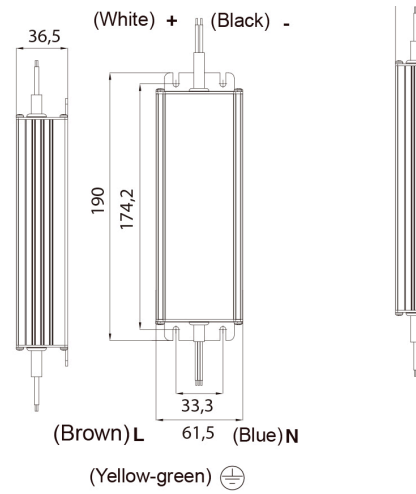

Family: TIRAS LED STRIPS

Reference: 7379

Date: 15/10/2025

MAIN DATA		SIZES	
Category:	TEK	Height (h):	3,65 cm
Typology:	13	Diameter (ø):	
Description:	DRIVER CONST.VOLT.IP67 24VDC 150W	Width (l):	19 cm
Finish:		Depth (w):	6,15 cm
Material:			
EAN:	8435153273797		

APPLICATIONS			
Dimmable:	NO	Switcher type:	Initial colour temperature:
Dimmer included:	Not found	Adjustable high:	NO
			Dimmer compatibility:

LED	DRIVER

LOGISTIC

Total box per item:	1	Master carton qty:	15 units	INDIV.	MASTER	
	Box 1	Master carton CBM:	0,000 m ³	Gross weight:	0,00 kg	12,00 kg
CBM Ind. Box:	0,000 m ³	Master carton:	25,5 * 28,5 * 23,5 cm	Nett weight:	0,00 kg	9,00 kg
Box height (h):	5 cm	Inner box qty:				
Box width (l):	23,5 cm					
Box depth (w):	9,5 cm					