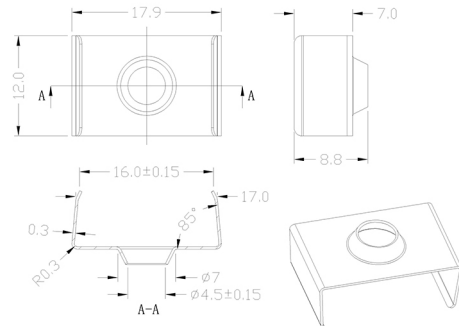

Family: TIRAS LED STRIPS

Reference: 7390

Date: 06/08/2025

MAIN DATA		SIZES	
Category:	TEK	Height (h):	cm
Tipology:	13	Diameter (ø):	
Description:	FIXING CLIP STEEL PROFILE 2000*17.1*8.5mm	Width (l):	cm
Finish:		Depth (w):	cm
Material:			
EAN:	8435153273902		

APPLICATIONS			
Dimmable:	NO	Switcher type:	Initial colour temperature:
Dimmer included:	Not found	Adjustable high:	NO
			Dimmer compatibility:

LED	DRIVER

**LOGISTIC**

<b>Total box per item:</b>		<b>INDIV.</b>	
	<b>Box 1</b>	<b>Gross weight:</b>	0,00 kg
<b>CBM Ind. Box:</b>	0,000 m <sup>3</sup>	<b>Nett weight:</b>	0,00 kg
<b>Box height (h):</b>	cm		
<b>Box width (l):</b>	cm		
<b>Box depth (w):</b>	cm		