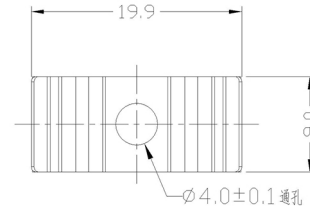

Family: TIRAS LED STRIPS

Reference: 7401

Date: 06/08/2025

MAIN DATA		SIZES	
Category:	TEK	Height (h):	cm
Tipology:	13	Diameter (ø):	
Description:	FIXING CLIP STEEL PROFILE 2000*17.1*15,3mm	Width (l):	cm
Finish:		Depth (w):	cm
Material:			
EAN:	8435153274015		

APPLICATIONS			
Dimmable:	NO	Switcher type:	Initial colour temperature:
Dimmer included:	Not found	Adjustable high:	NO
			Dimmer compatibility:

LED	DRIVER

**LOGISTIC**

<b>Total box per item:</b>		<b>INDIV.</b>	
	<b>Box 1</b>	<b>Gross weight:</b>	0,00 kg
<b>CBM Ind. Box:</b>	0,000 m <sup>3</sup>	<b>Nett weight:</b>	0,00 kg
<b>Box height (h):</b>	cm		
<b>Box width (l):</b>	cm		
<b>Box depth (w):</b>	cm		