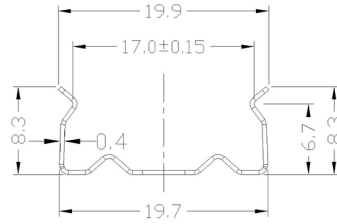

Family: TIRAS LED STRIPS

Reference: 7401

Date: 06/08/2025

MAIN DATA		SIZES	
Category:	TEK	Height (h):	cm
Tipology:	13	Diameter (ø):	
Description:	FIXING CLIP STEEL PROFILE 2000*17.1*15,3mm	Width (l):	cm
Finish:		Depth (w):	cm
Material:			
EAN:	8435153274015		

APPLICATIONS			
Dimmable:	NO	Switcher type:	Initial colour temperature:
Dimmer included:	Not found	Adjustable high:	NO
			Dimmer compatibility:

LED	DRIVER

**LOGISTIC**

<b>Total box per item:</b>		<b>INDIV.</b>	
	<b>Box 1</b>	<b>Gross weight:</b>	0,00 kg
<b>CBM Ind. Box:</b>	0,000 m <sup>3</sup>	<b>Nett weight:</b>	0,00 kg
<b>Box height (h):</b>	cm		
<b>Box width (l):</b>	cm		
<b>Box depth (w):</b>	cm		