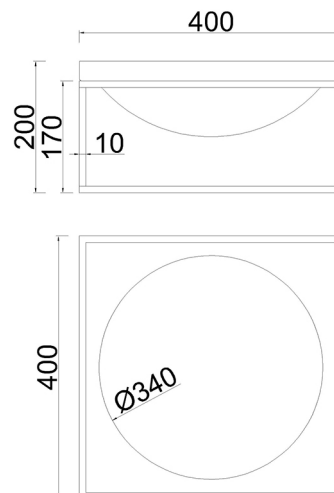

Family: DESIGUAL

MAIN DATA		SIZES		SHADE/GLASS	
Category:	Decorative Indoor	Height (h):	20 cm	Shade code:	TU0719
Typology:	9	Diameter (ø):		Material/Finish:	Glass / White
Description:	Semi-Ceiling 3 Lights	Width (l):	40 cm		
Finish:		Depth (w):	40 cm		
Material:	Glass / White				
EAN:	8435153276026				

Total box per item:	1	INDIV.
Box 1		Gross weight: 4,00 kg
CBM Ind. Box:	0,000 m ³	Nett weight: 4,00 kg
Box height (h):	22 cm	
Box width (l):	41 cm	
Box depth (w):	41 cm	

INSTALLATION

Class protection:	I	Guarantee:	3 years	Charger:	
Input:	100-240V~50-60Hz	ERP:		Bluetooth:	NO
Beam angle:		IP Protection:	IP20	Speaker:	
Cut hole:		CRI:	>=		