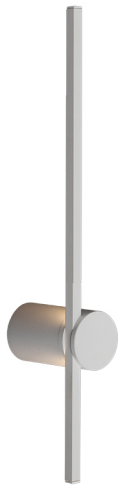

Family: TOBAGO

Reference: 7910

Date: 11/06/2025

MAIN DATA		SIZES	
Category:	TEK	Height (h):	60 cm
Typology:	12	Diameter (ø):	5,5 cm
Description:	Wall Lamp LED 7W 3000K	Width (l):	
Finish:		Depth (w):	
Material:			
EAN:	8435153279102		

APPLICATIONS			
Dimmable:	NO	Switcher type:	Initial colour temperature:
Dimmer included:	Not found	Adjustable high:	NO
			Dimmer compatibility:

LED		DRIVER	
Lumens:	590 lm	Driver ref.:	
CCT:	3000K	Driver brand:	COIE
LED watt:	7	Driver model:	XFL006C0600SLAT
LED Life (hours):	30.000	Driver output:	DC:6-10V,600mA
Replaceable:	NO	Driver certificate:	
LED Brand/Type:	Bridgelux 2835 0.2W		
On/Off:	30.000		