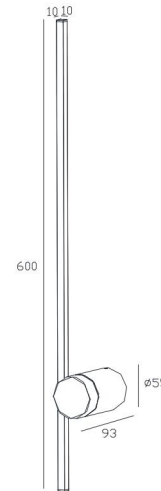

Family: TOBAGO

Reference: 7910

Date: 11/06/2025

MAIN DATA		SIZES	
Category:	TEK	Height (h):	60 cm
Typology:	12	Diameter (ø):	5,5 cm
Description:	Wall Lamp LED 7W 3000K	Width (l):	
Finish:		Depth (w):	
Material:			
EAN:	8435153279102		

LOGISTIC

Total box per item:	1	Master carton qty:	12 units	INDIV.	MASTER
	Box 1	Master carton CBM:	0,000 m ³	Gross weight:	0,00 kg
CBM Ind. Box:	0,000 m ³	Master carton:	41,5 * 68,5 * 49,5 cm	Nett weight:	0,00 kg
Box height (h):	67 cm	Inner box qty:			
Box width (l):	16 cm				
Box depth (w):	10 cm				