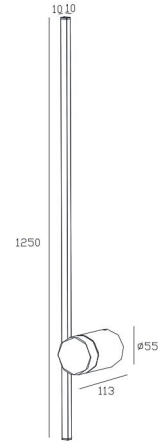

Family: TOBAGO

MAIN DATA		SIZES	
Category:	TEK	Height (h):	125 cm
Typology:	12	Diameter (ø):	5,5 cm
Description:	Wall Lamp LED 12W 3000K	Width (l):	
Finish:		Depth (w):	
Material:			
EAN:	8435153279157		

LOGISTIC

Total box per item:	1	Master carton qty:	6 units	INDIV.	MASTER	
	Box 1	Master carton CBM:	0,000 m ³	Gross weight:	1,00 kg	7,00 kg
CBM Ind. Box:	0,000 m ³	Master carton:	31,5 * 133,5 * 37,5 cm	Nett weight:	1,00 kg	6,00 kg
Box height (h):	132 cm	Inner box qty:				
Box width (l):	18 cm					
Box depth (w):	10 cm					