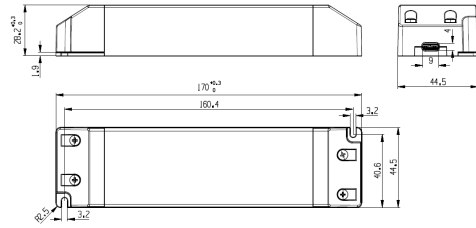

Family: TIRAS LED STRIPS

Reference: 8293

Date: 27/05/2025

MAIN DATA		SIZES	
Category:	TEK	Height (h):	2,82 cm
Tipology:	13	Diameter (ø):	
Description:	DRIVER CONSTANT VOLTAGE IP20 24VDC 60W (SEA60-24VL)	Width (l):	17 cm
Finish:		Depth (w):	4,45 cm
Material:			
EAN:	8435153282935		

APPLICATIONS			
Dimmable:	NO	Switcher type:	Initial colour temperature:
Dimmer included:	Not found	Adjustable high:	NO
			Dimmer compatibility:

LED	DRIVER

LOGISTIC

Total box per item:	1	Master carton qty:	25 units	INDIV.	MASTER	
	Box 1	Master carton CBM:	0,000 m ³	Gross weight:	0,00 kg	6,00 kg
CBM Ind. Box:	0,000 m ³	Master carton:	23,5 * 17,5 * 16,5 cm	Nett weight:	0,00 kg	4,00 kg
Box height (h):	17,5 cm	Inner box qty:				
Box width (l):	4,7 cm					
Box depth (w):	3,3 cm					

INSTALLATION

Class protection:	I	Guarantee:	5 years	Charger:		
Input:	200-240V~ 50/60Hz	ERP:		Bluetooth:	NO	
Beam angle:		IP Protection:	IP20	Speaker:		
Cut hole:		CRI:	>=			

VARIOUS

CE Certification:		Recycling Tax:	05043A			
HS Code:	85043180/90	Designer:				
Notes:						