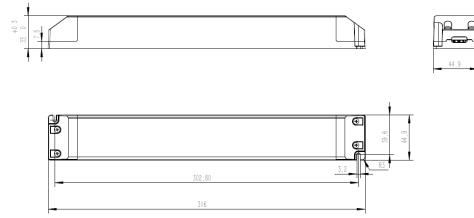

Family: TIRAS LED STRIPS

Reference: 8294

Date: 27/05/2025

MAIN DATA		SIZES	
Category:	TEK	Height (h):	3,3 cm
Tipology:	13	Diameter (ø):	
Description:	DRIVER CONSTANT VOLTAGE IP20 24VDC 120W (SEA120-24VL)	Width (l):	31,6 cm
Finish:		Depth (w):	4,49 cm
Material:			
EAN:	8435153282942		

APPLICATIONS				
Dimmable:	NO	Switcher type:		Initial colour temperature:
Dimmer included:	Not found	Adjustable high:	NO	Dimmer compatibility:

LED	DRIVER
-----	--------

LOGISTIC

Total box per item:	1	Master carton qty:	20 units	INDIV.	MASTER
	Box 1	Master carton CBM:	0,000 m ³	Gross weight:	0,00 kg
CBM Ind. Box:	0,000 m ³	Master carton:	32 * 20 * 19,5 cm	Nett weight:	0,00 kg
Box height (h):	32 cm	Inner box qty:			
Box width (l):	5 cm				
Box depth (w):	3,9 cm				

INSTALLATION

Class protection:	I	Guarantee:	5 years	Charger:	
Input:	200-240V~ 50/60Hz	ERP:		Bluetooth:	NO
Beam angle:		IP Protection:	IP20	Speaker:	
Cut hole:		CRI:	>=		

VARIOUS

CE Certification:		Recycling Tax:	05043A
HS Code:	85043180/90	Designer:	
Notes:			