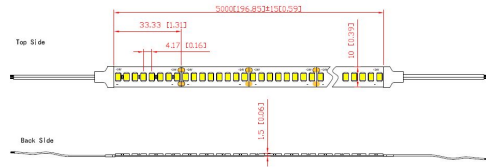

Family: TIRAS LED STRIPS

MAIN DATA		SIZES	
Category:	TEK	Height (h):	cm
Tipology:	24	Diameter (ø):	
Description:	STRIP LED 24V 14,4w/m IP20 4000K ROLL 5M	Width (l):	cm
Finish:		Depth (w):	cm
Material:			
EAN:	8435153286506		

APPLICATIONS			
Dimmable:	NO	Switcher type:	Initial colour temperature:
Dimmer included:	Not found	Adjustable high:	NO
			Dimmer compatibility:

LED		DRIVER	
Lumens:	lm	Driver ref.:	
CCT:	4000K	Driver brand:	
LED watt:	14,4	Driver model:	
LED Life (hours):	50.000	Driver output:	
Replaceable:	NO	Driver certificate:	
LED Brand/Type:	SMD2835		
On/Off:	30.000		

LOGISTIC

Total box per item:	1	Master carton qty:	100 units	INDIV.	MASTER
	Box 1	Master carton CBM:	0,000 m ³	Gross weight:	0,00 kg 14,00 kg
CBM Ind. Box:	0,000 m ³	Master carton:	29 * 55 * 12 cm	Nett weight:	0,00 kg 11,00 kg
Box height (h):	5 cm	Inner box qty:			
Box width (l):	20 cm				
Box depth (w):	20 cm				