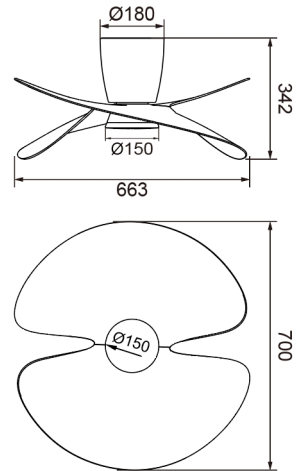

Family: ONA

MAIN DATA		SIZES	
Category:	Ventilation	Height (h):	34,2 cm
Typology:	15	Diameter (ø):	
Description:	Fan Led - White + Wood	Width (l):	70 cm
Finish:	White+Wood	Depth (w):	66,3 cm
Material:	Iron/ABS/PS		
EAN:	8435153194702		

LOGISTIC

Total box per item:	1	INDIV.
	Box 1	Gross weight: 7,00 kg
CBM Ind. Box:	0,000 m ³	Nett weight: 4,00 kg
Box height (h):	27,5 cm	
Box width (l):	91,5 cm	
Box depth (w):	42 cm	

INSTALLATION

Class protection:	I	Guarantee:	5 years	Charger:	
Input:	220-240V~50/60Hz	ERP:	B	Bluetooth:	NO
Beam angle:		IP Protection:	IP20	Speaker:	
Cut hole:		CRI:	>= 80		