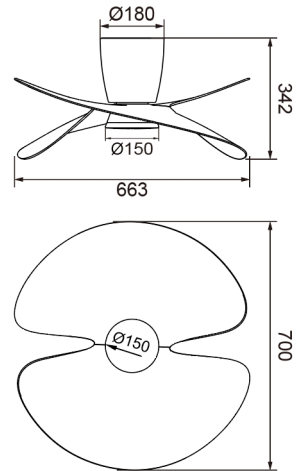

Family: ONA

MAIN DATA		SIZES	
Category:	Ventilation	Height (h):	34,2 cm
Typology:	15	Diameter (ø):	
Description:	Fan Led - Black + Wood	Width (l):	70 cm
Finish:	Black+Wood	Depth (w):	66,3 cm
Material:	Iron/ABS/PS		
EAN:	8435153194719		

LOGISTIC

Total box per item:	1	INDIV.
	Box 1	Gross weight: 7,00 kg
CBM Ind. Box:	0,000 m ³	Nett weight: 4,00 kg
Box height (h):	27,5 cm	
Box width (l):	91,5 cm	
Box depth (w):	42 cm	

INSTALLATION

Class protection:	I	Guarantee:	5 years	Charger:	
Input:	220-240V~50/60Hz	ERP:	B	Bluetooth:	NO
Beam angle:		IP Protection:	IP20	Speaker:	
Cut hole:		CRI:	>= 80		