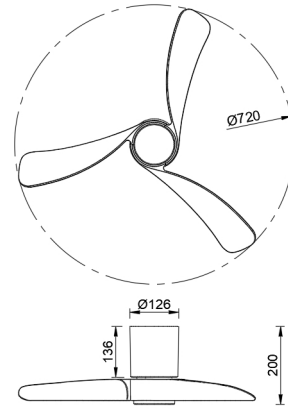

Family: NEMO II XS

Reference: 9473

Date: 03/09/2025

MAIN DATA		SIZES	
Category:	Ventilation	Height (h):	20 cm
Tipology:	15	Diameter (ø):	72 cm
Description:	Fan Led - White Ceramic + wood	Width (l):	
Finish:	White Ceramic+Wood	Depth (w):	
Material:	Iron/ABS/MS		
EAN:	8435153194733		

LOGISTIC

Total box per item:	1	INDIV.
	Box 1	Gross weight: 3,00 kg
CBM Ind. Box:	0,000 m ³	Nett weight: 2,00 kg
Box height (h):	20,5 cm	
Box width (l):	43 cm	
Box depth (w):	22,5 cm	

INSTALLATION

Class protection:	I	Guarantee:	5 years	Charger:	
Input:	100-240V~50/60Hz	ERP:	B	Bluetooth:	NO
Beam angle:		IP Protection:	IP20	Speaker:	
Cut hole:		CRI:	>= 80		