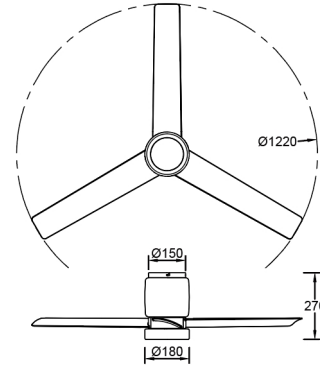

Family: CERAMICA M

Reference: 9479

Date: 03/09/2025

MAIN DATA		SIZES	
Category:	Ventilation	Height (h):	27 cm
Tipology:	15	Diameter (ø):	122 cm
Description:	Fan LED - Ceramic white + wood	Width (l):	
Finish:	White Ceramic+Wood	Depth (w):	
Material:	Iron/ABS/MS		
EAN:	8435153194795		

**LOGISTIC**

<b>Total box per item:</b>	1	<b>INDIV.</b>
	<b>Box 1</b>	<b>Gross weight:</b> 5,00 kg
<b>CBM Ind. Box:</b>	0,000 m <sup>3</sup>	<b>Nett weight:</b> 4,00 kg
<b>Box height (h):</b>	38 cm	
<b>Box width (l):</b>	63 cm	
<b>Box depth (w):</b>	22 cm	