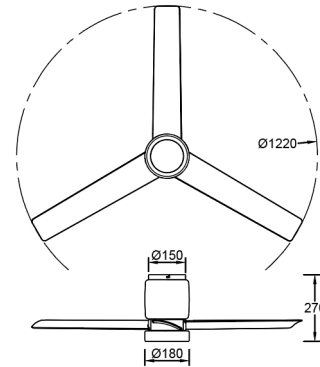

Family: CERAMICA M

MAIN DATA		SIZES	
Category:	Ventilation	Height (h):	27 cm
Tipology:	15	Diameter (ø):	122 cm
Description:	Fan Led - Ceramic Beige + wood	Width (l):	
Finish:	Ceramica beige + Madera	Depth (w):	
Material:	Iron/ABS/MS		
EAN:	8435153194801		

**LOGISTIC**

<b>Total box per item:</b>	1	<b>INDIV.</b>
<b>Box 1</b>		<b>Gross weight:</b> 5,00 kg
<b>CBM Ind. Box:</b>	0,000 m <sup>3</sup>	<b>Nett weight:</b> 4,00 kg
<b>Box height (h):</b>	38 cm	
<b>Box width (l):</b>	63 cm	
<b>Box depth (w):</b>	22 cm	