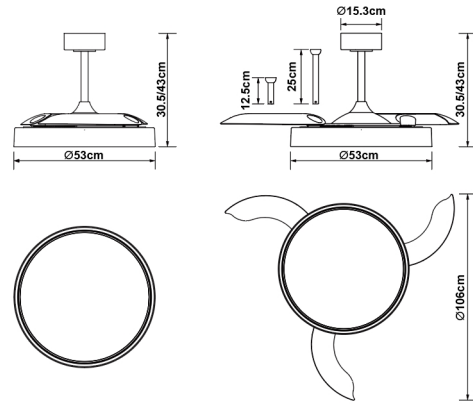

Family: GLASS FAN

MAIN DATA		SIZES	
Category:	Ventilation	Height (h):	30,5/43 cm
Typology:	15	Diameter (ø):	53 cm
Description:	Fan Led - White + transparent	Width (l):	
Finish:	White	Depth (w):	
Material:	Iron/PC/PS		
EAN:	8435153195259		

LOGISTIC

Total box per item:	1	INDIV.
	Box 1	Gross weight: 8,00 kg
CBM Ind. Box:	0,000 m ³	Nett weight: 5,00 kg
Box height (h):	21 cm	
Box width (l):	59 cm	
Box depth (w):	59 cm	

INSTALLATION

Class protection:	I	Guarantee:	5 years	Charger:	
Input:	100-240V~50/60Hz	ERP:	C	Bluetooth:	NO
Beam angle:		IP Protection:	IP20	Speaker:	
Cut hole:		CRI:	>= 80		