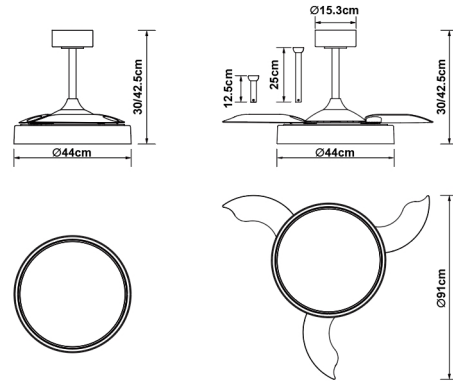

Family: GLASS FAN

Reference: 9527

Date: 03/09/2025

MAIN DATA		SIZES	
Category:	Ventilation	Height (h):	30/42,5 cm
Typology:	15	Diameter (\varnothing):	44 cm
Description:	Fan Led Small - White + transparent	Width (l):	
Finish:	White	Depth (w):	
Material:	Iron/PC/PS		
EAN:	8435153195273		

LOGISTIC

Total box per item:	1	INDIV.
	Box 1	Gross weight: 6,00 kg
CBM Ind. Box:	0,000 m ³	Nett weight: 4,00 kg
Box height (h):	20,5 cm	
Box width (l):	50 cm	
Box depth (w):	50 cm	

INSTALLATION

Class protection:	I	Guarantee:	5 years	Charger:	
Input:	220-240V~50/60Hz	ERP:	C	Bluetooth:	NO
Beam angle:		IP Protection:	IP20	Speaker:	
Cut hole:		CRI:	>= 80		