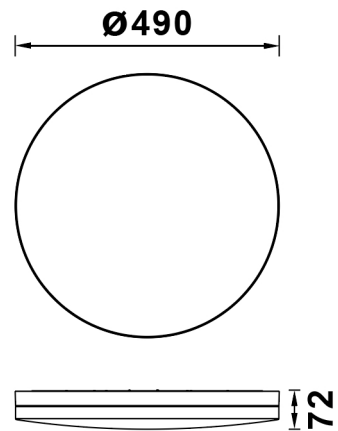

Family: TURIN CCT II

MAIN DATA		SIZES	
Category:	Decorative Indoor	Height (h):	5 cm
Typology:	9	Diameter (ø):	48 cm
Description:	ROUND LED CEILING 32W CCT - 50 CM	Width (l):	
Finish:	White	Depth (w):	
Material:	Iron/Plastic		
EAN:	8435153195341		

LOGISTIC

Total box per item:	1	Master carton qty:	8 units	INDIV.	MASTER	
	Box 1	Master carton CBM:	0,000 m ³	Gross weight:	1,00 kg	14,00 kg
CBM Ind. Box:	0,000 m ³	Master carton:	53 * 59 * 53 cm	Nett weight:	1,00 kg	9,00 kg
Box height (h):	51 cm	Inner box qty:				
Box width (l):	51 cm					
Box depth (w):	7 cm					