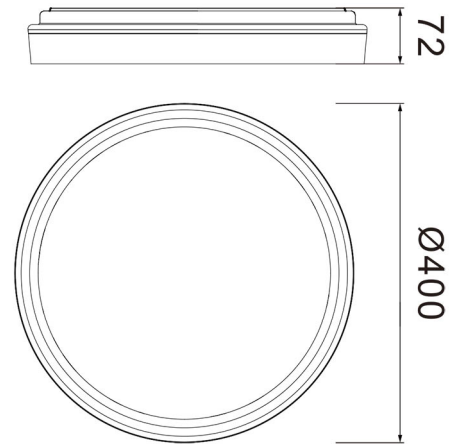

Family: VERONA II

Reference: 9539

Date: 12/09/2025

MAIN DATA		SIZES	
Category:	Decorative Indoor	Height (h):	6,5 cm
Tipology:	9	Diameter (ø):	40 cm
Description:	ROUND LED CEILING GOLD 40W - 38 CM - REMOTE CONTROL	Width (l):	
Finish:	Gold	Depth (w):	
Material:			
EAN:	8435153195396		

LOGISTIC

Total box per item:	1	Master carton qty:	8 units	INDIV.	MASTER	
	Box 1	Master carton CBM:	0,000 m ³	Gross weight:	1,00 kg	11,00 kg
CBM Ind. Box:	0,000 m ³	Master carton:	45 * 83 * 45 cm	Nett weight:	0,00 kg	6,00 kg
Box height (h):	43 cm	Inner box qty:				
Box width (l):	43 cm					
Box depth (w):	10 cm					