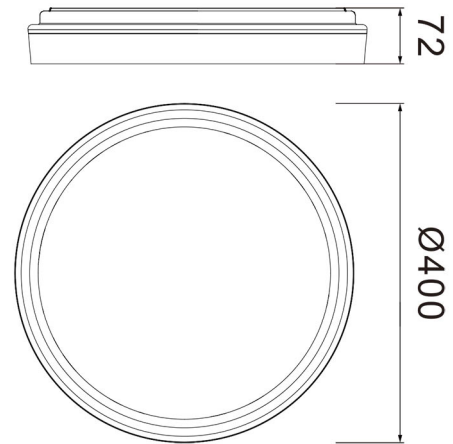

Family: VERONA II

Reference: 9540

Date: 12/09/2025

MAIN DATA		SIZES	
Category:	Decorative Indoor	Height (h):	6,5 cm
Typology:	9	Diameter (ø):	40 cm
Description:	ROUND LED CEILING GREY 40W - 38 CM - REMOTE CONTROL	Width (l):	
Finish:	Grey	Depth (w):	
Material:			
EAN:	8435153195402		

LOGISTIC

Total box per item:	1	Master carton qty:	8 units	INDIV.	MASTER	
	Box 1	Master carton CBM:	0,000 m ³	Gross weight:	1,00 kg	11,00 kg
CBM Ind. Box:	0,000 m ³	Master carton:	45 * 83 * 45 cm	Nett weight:	0,00 kg	6,00 kg
Box height (h):	43 cm	Inner box qty:				
Box width (l):	43 cm					
Box depth (w):	10 cm					