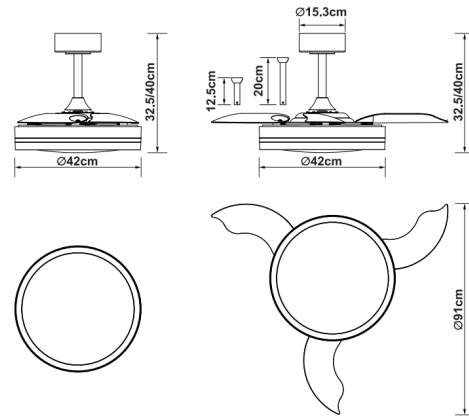

Family: VILLENA

MAIN DATA		SIZES	
Category:	Ventilation	Height (h):	32,5/40 cm
Typology:	15	Diameter ( $\varnothing$ ):	42 cm
Description:	Fan Led Small - White	Width (l):	
Finish:	White	Depth (w):	
Material:	Iron/PC/PS		
EAN:	8435153195495		

**LOGISTIC**

<b>Total box per item:</b>	1	<b>INDIV.</b>
	<b>Box 1</b>	<b>Gross weight:</b> 5,00 kg
<b>CBM Ind. Box:</b>	0,000 m <sup>3</sup>	<b>Nett weight:</b> 3,00 kg
<b>Box height (h):</b>	18,5 cm	
<b>Box width (l):</b>	50 cm	
<b>Box depth (w):</b>	50 cm	