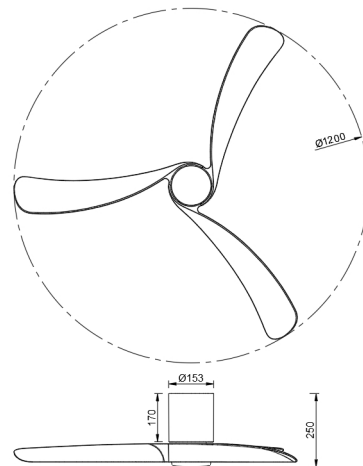

Family: NEMO II M

Reference: 9558

Date: 15/10/2025

MAIN DATA		SIZES	
Category:	Ventilation	Height (h):	25 cm
Tipology:	15	Diameter (ø):	122 cm
Description:	Fan Led - White + Wood	Width (l):	
Finish:	White+Wood	Depth (w):	
Material:	Iron/ABS/MS		
EAN:	8435153195587		

**LOGISTIC**

<b>Total box per item:</b>	1	<b>INDIV.</b>
	<b>Box 1</b>	<b>Gross weight:</b> 5,00 kg
<b>CBM Ind. Box:</b>	0,000 m <sup>3</sup>	<b>Nett weight:</b> 3,00 kg
<b>Box height (h):</b>	29 cm	
<b>Box width (l):</b>	67,5 cm	
<b>Box depth (w):</b>	22 cm	