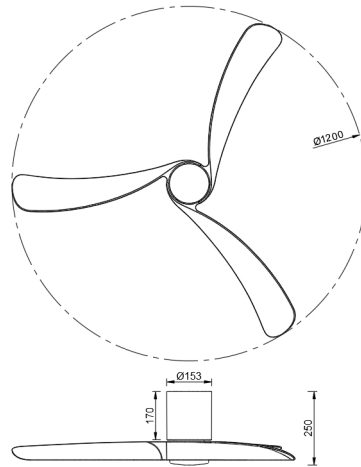

Family: NEMO II M

Reference: 9559

Date: 15/10/2025

MAIN DATA		SIZES	
Category:	Ventilation	Height (h):	25 cm
Tipology:	15	Diameter (ø):	122 cm
Description:	Fan LED - Black + Wood	Width (l):	
Finish:	Black+Wood	Depth (w):	
Material:	Iron/ABS/MS		
EAN:	8435153195594		

**LOGISTIC**

<b>Total box per item:</b>	1	<b>INDIV.</b>
	<b>Box 1</b>	<b>Gross weight:</b> 5,00 kg
<b>CBM Ind. Box:</b>	0,000 m <sup>3</sup>	<b>Nett weight:</b> 3,00 kg
<b>Box height (h):</b>	29 cm	
<b>Box width (l):</b>	67,5 cm	
<b>Box depth (w):</b>	22 cm	