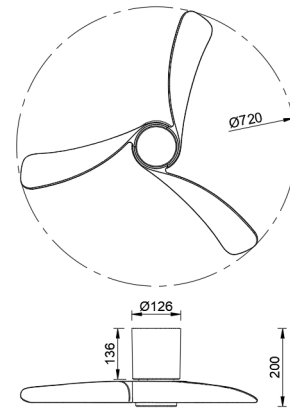

Family: NEMO II XS

Reference: 9560

Date: 15/10/2025

MAIN DATA		SIZES	
Category:	Ventilation	Height (h):	20 cm
Typology:	15	Diameter (ø):	72 cm
Description:	Fan Led - White	Width (l):	
Finish:	White	Depth (w):	
Material:	Iron/ABS/MS		
EAN:	8435153195600		

LOGISTIC

Total box per item:	1	INDIV.
	Box 1	Gross weight: 3,00 kg
CBM Ind. Box:	0,000 m ³	Nett weight: 2,00 kg
Box height (h):	20,5 cm	
Box width (l):	43 cm	
Box depth (w):	22,5 cm	

INSTALLATION

Class protection:	I	Guarantee:	5 years	Charger:	
Input:	100-240V~50/60Hz	ERP:	B	Bluetooth:	NO
Beam angle:		IP Protection:	IP20	Speaker:	
Cut hole:		CRI:	>= 80		