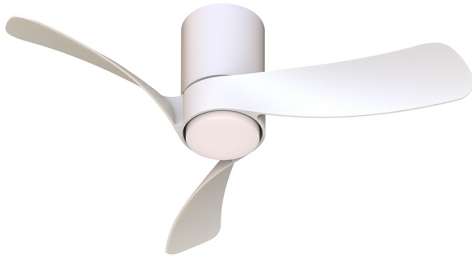

Family: NEMO II XS

Reference: 9560

Date: 15/10/2025

MAIN DATA		SIZES	
Category:	Ventilation	Height (h):	20 cm
Typology:	15	Diameter (ø):	72 cm
Description:	Fan Led - White	Width (l):	
Finish:	White	Depth (w):	
Material:	Iron/ABS/MS		
EAN:	8435153195600		

APPLICATIONS			
Dimmable:	YES	Switcher type:	Initial colour temperature:
Dimmer included:	Not found	Adjustable high:	NO
			Dimmer compatibility:

LED		DRIVER	
Lumens:	2100 lm	Driver ref.:	
CCT:	3000K-5000K	Driver brand:	
LED watt:	15	Driver model:	
LED Life (hours):	25.000	Driver output:	
Replaceable:	YES	Driver certificate:	CE
LED Brand/Type:		Remote Code:	R00143(433MHz)
On/Off:	10.000		

LOGISTIC

Total box per item:	1	INDIV.
	Box 1	Gross weight: 3,00 kg
CBM Ind. Box:	0,000 m ³	Nett weight: 2,00 kg
Box height (h):	20,5 cm	
Box width (l):	43 cm	
Box depth (w):	22,5 cm	

INSTALLATION

Class protection:	I	Guarantee:	5 years	Charger:	
Input:	100-240V~50/60Hz	ERP:	B	Bluetooth:	NO
Beam angle:		IP Protection:	IP20	Speaker:	
Cut hole:		CRI:	>= 80		