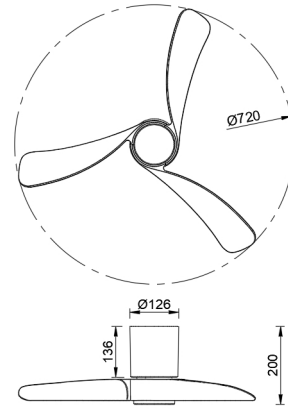

Family: NEMO II XS

MAIN DATA		SIZES	
Category:	Ventilation	Height (h):	20 cm
Typology:	15	Diameter (ø):	72 cm
Description:	Fan Led - White + Wood	Width (l):	
Finish:	White+Wood	Depth (w):	
Material:	Iron/ABS/MS		
EAN:	8435153195617		

LOGISTIC

Total box per item:	1	INDIV.
	Box 1	Gross weight: 3,00 kg
CBM Ind. Box:	0,000 m ³	Nett weight: 2,00 kg
Box height (h):	20,5 cm	
Box width (l):	43 cm	
Box depth (w):	22,5 cm	

INSTALLATION

Class protection:	I	Guarantee:	5 years	Charger:	
Input:	100-240V~50/60Hz	ERP:	B	Bluetooth:	NO
Beam angle:		IP Protection:	IP20	Speaker:	
Cut hole:		CRI:	>= 80		