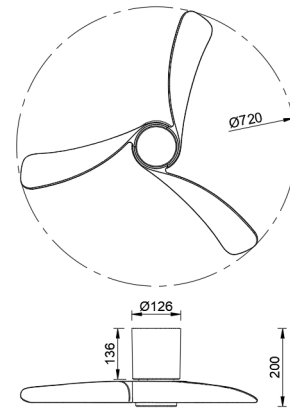

Family: NEMO II XS

Reference: 9562

Date: 15/10/2025

MAIN DATA		SIZES	
Category:	Ventilation	Height (h):	20 cm
Tipology:	15	Diameter (ø):	72 cm
Description:	Fan LED - Black + Wood	Width (l):	
Finish:	Black+Wood	Depth (w):	
Material:	Iron/ABS/MS		
EAN:	8435153195624		

LOGISTIC

Total box per item:	1	INDIV.
	Box 1	Gross weight: 3,00 kg
CBM Ind. Box:	0,000 m ³	Nett weight: 2,00 kg
Box height (h):	20,5 cm	
Box width (l):	43 cm	
Box depth (w):	22,5 cm	

INSTALLATION

Class protection:	I	Guarantee:	5 years	Charger:	
Input:	100-240V~50/60Hz	ERP:	B	Bluetooth:	NO
Beam angle:		IP Protection:	IP20	Speaker:	
Cut hole:		CRI:	>= 80		