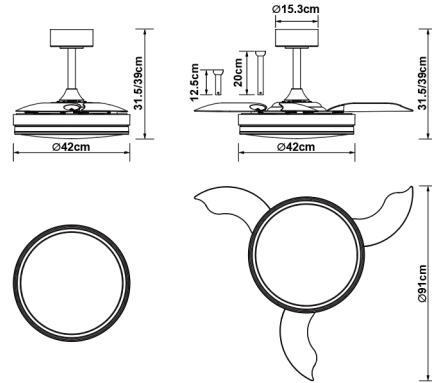

Family: LUNA

Reference: 9665

Date: 17/12/2025

MAIN DATA		SIZES	
Category:	Ventilation	Height (h):	32,5/40 cm
Tipology:	15	Diameter (ø):	42 cm
Description:	FAN SMALL LED - WHITE	Width (l):	
Finish:	White	Depth (w):	
Material:			
EAN:	8435153196652		

**LOGISTIC**

<b>Total box per item:</b>	1	<b>INDIV.</b>
	<b>Box 1</b>	<b>Gross weight:</b> 5,00 kg
<b>CBM Ind. Box:</b>	0,046 m <sup>3</sup>	<b>Nett weight:</b> 3,00 kg
<b>Box height (h):</b>	18.5 cm	
<b>Box width (l):</b>	50 cm	
<b>Box depth (w):</b>	50 cm	