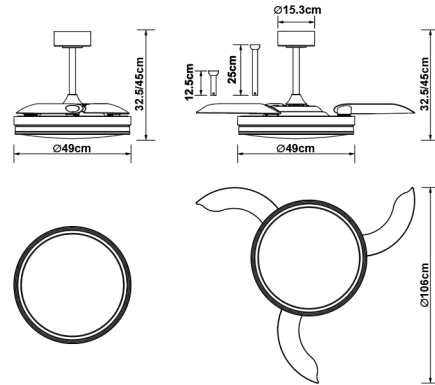

Family: LUNA

Reference: 9666

Date: 17/12/2025

MAIN DATA		SIZES	
Category:	Ventilation	Height (h):	32,5/45 cm
Typology:	15	Diameter (ø):	49 cm
Description:	FAN MEDIUM LED - WHITE	Width (l):	
Finish:	White	Depth (w):	
Material:			
EAN:	8435153196669		

**LOGISTIC**

<b>Total box per item:</b>	1	<b>INDIV.</b>
	<b>Box 1</b>	<b>Gross weight:</b> 5,00 kg
<b>CBM Ind. Box:</b>	0,058 m <sup>3</sup>	<b>Nett weight:</b> 3,00 kg
<b>Box height (h):</b>	19 cm	
<b>Box width (l):</b>	55 cm	
<b>Box depth (w):</b>	55 cm	