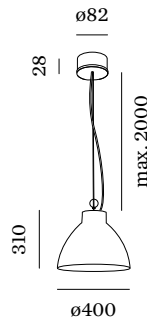

### PHYSICAL

- Diameter 400 mm
- Height 310 mm
- 1.08 kg

Ceiling suspended luminaire made from composite; surface Dark Grey Texture wet painted; matt texture; inclusive grey adjustable cable suspension max. 2000mm; lamp socket E27; lamp type A60 or G95; max. 25W; 220 - 240 V; degree of protection IP20; PC1;

### G125 LED Lamp

TYPE	Ø · H (MM)	ORDERCODE
2200K   E27	Ø125 · 165	9 0 0 3 E 1 1 2