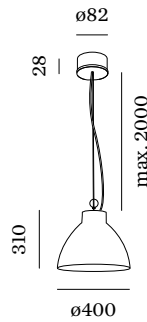

## PHYSICAL

Diameter 400 mm

Height 310 mm

1.08 kg

Ceiling suspended luminaire made from composite; surface Coral Red + Signal White wet painted; matt texture; inclusive red adjustable cable suspension max. 2000mm; lamp socket E27; lamp type A60 or G95; max. 25W; 220 - 240 V; degree of protection IP20; PC1;

### G125 LED Lamp

TYPE	Ø · H (MM)	ORDERCODE
2200K   E27	Ø125 · 165	9 0 0 3 E 1 1 2