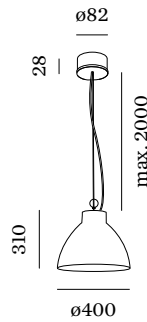

E27

Socket E27

max. 25 W

ELECTRICAL

220 - 240 V

Class 1

Safety distance 0.3 m

PHYSICAL

Diameter 400 mm

Height 310 mm

1.08 kg

Ceiling suspended luminaire made from composite; surface Signal White wet painted; matt texture; inclusive white adjustable cable suspension max. 2000mm; lamp socket E27; lamp type A60 or G95; max. 25W; 220 - 240 V; degree of protection IP20; PC1;

WEVER & DUCRÉ
LIGHTING

BISHOP 4.0

2184E0W0

LAMPS

G95 LED Lamp

TYPE	Ø · H (MM)	ORDERCODE
2200K E27	ø95 · 135	9 0 0 3 E 1 1 1
2700K E27	ø95 · 138	9 0 0 3 E 1 5 4

G125 LED Lamp

TYPE	Ø · H (MM)	ORDERCODE
2200K E27	ø125 · 165	9 0 0 3 E 1 1 2