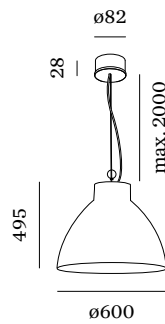

E27

Socket E27

max. 25 W

ELECTRICAL

220 - 240 V

Class 1

Safety distance 0.3 m

PHYSICAL

Diameter 600 mm

Height 495 mm

2.62 kg

Ceiling suspended luminaire made from composite; surface Jet Black + Gold wet painted; matt texture; inclusive black adjustable cable suspension max. 2000mm; lamp socket E27; lamp type A60 or G95; max. 25W; 220 - 240 V; degree of protection IP20; PC1;

WEVER & DUCRÉ
LIGHTING

BISHOP 6.0

2186E0K0

LAMPS

G95 LED Lamp

TYPE	Ø · H (MM)	ORDERCODE
2200K E27	Ø95 · 135	9 0 0 3 E 1 1 1
2700K E27	Ø95 · 138	9 0 0 3 E 1 5 4

G125 LED Lamp

TYPE	Ø · H (MM)	ORDERCODE
2200K E27	Ø125 · 165	9 0 0 3 E 1 1 2