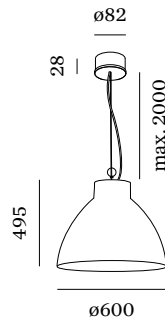

E27

Socket E27

max. 25 W

ELECTRICAL

220 - 240 V

Class 1

Safety distance 0.3 m

PHYSICAL

Diameter 600 mm

Height 495 mm

2.62 kg

Ceiling suspended luminaire made from composite; surface Coral Red + Signal White wet painted; matt texture; inclusive red adjustable cable suspension max. 2000mm; lamp socket E27; lamp type A60 or G95; max. 25W; 220 - 240 V; degree of protection IP20; PC1;

WEVER & DUCRÉ
LIGHTING

BISHOP 6.0

2186E0R0

LAMPS

G95 LED Lamp

TYPE	Ø · H (MM)	ORDERCODE
2200K E27	ø95 · 135	9 0 0 3 E 1 1 1
2700K E27	ø95 · 138	9 0 0 3 E 1 5 4

G125 LED Lamp

TYPE	Ø · H (MM)	ORDERCODE
2200K E27	ø125 · 165	9 0 0 3 E 1 1 2