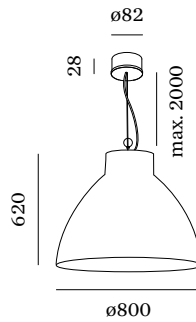

## PHYSICAL

Diameter 800 mm  
Height 620 mm  
5.7 kg

Ceiling suspended luminaire made from composite; surface Dark Grey Texture wet painted; matt texture; inclusive grey adjustable cable suspension max. 2000mm; lamp socket E27; lamp type A60 or G95; max. 25W; 220 - 240 V; degree of protection IP20; PC1;